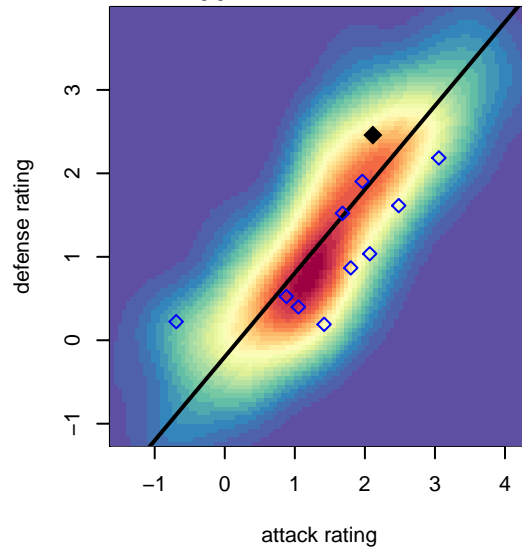

Idaho Rush Nero G04

Idaho Rush SC
 Boise, ID
 G04 total strength=1460
 attack=8.28 defense=11.69
 fall league = Idaho D3 Div 2 U14

alt names used:
 IDAHO RUSH 04 NERO
 IDAHO RUSH 04 NERO
 IDAHO RUSH 04 NERO (ID)

Venues played:
 2017 Idaho D3 Division 2 U14
 2017 GEM State Challenge U14 Gold U14
 2017 FC Nova Fall Showcase U14

Idaho Rush Nero G04
 Dots are actual minus expected GF (blue circles) and GA (red triangles).
 Blue line is smoothed change in attack strength. Red is smoothed change in defense strength.

**attack and defense variance (black dot)
relative to other teams
and top 10 in region**

**attack and defense rating
relative to others at age
and all opponents in last 13 months**

Performance relative to 13 month average